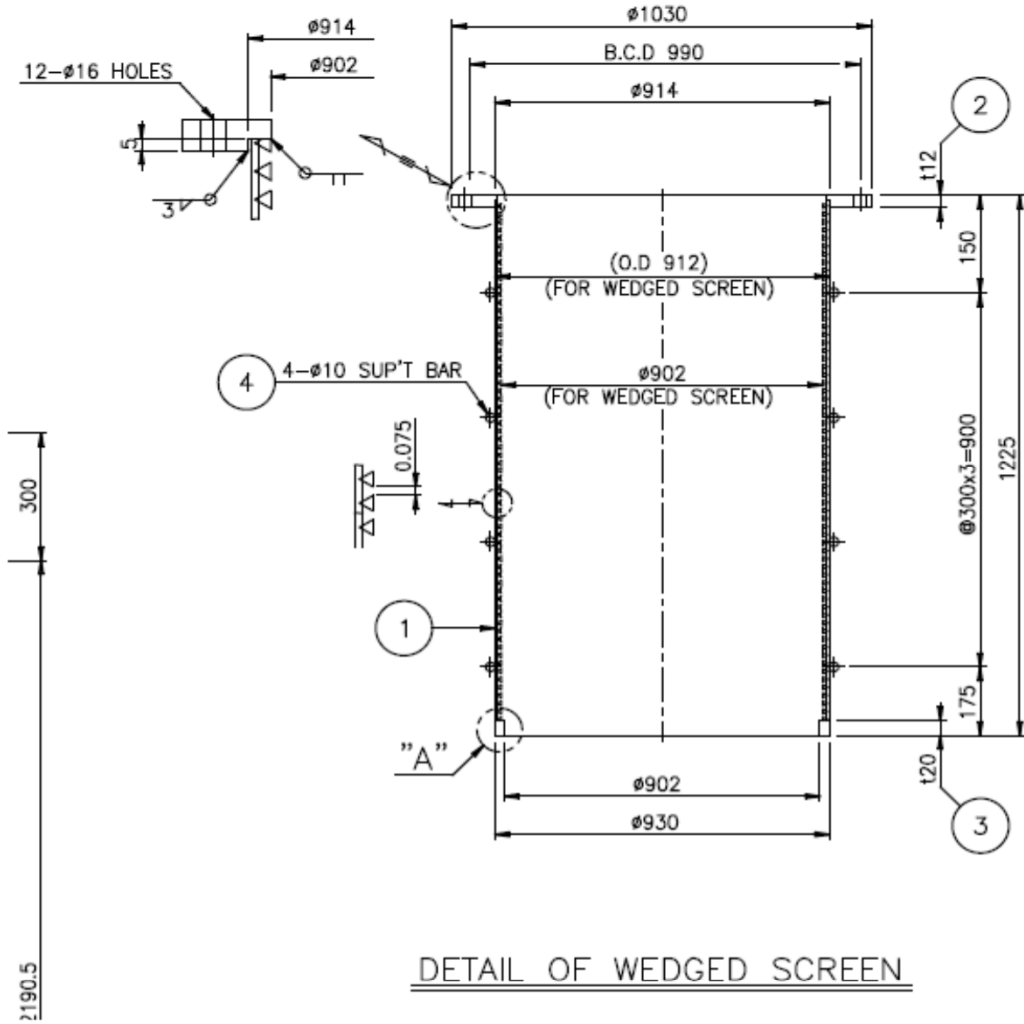

Type : Internal Circumferential Screen(Inside to Outside Flow)

Slot size : 0.075mm, Wire width ; 1.524mm(0.06")

Material : 304SS(or 316SS)

I.C.W
(Internal Circumferential Wire)