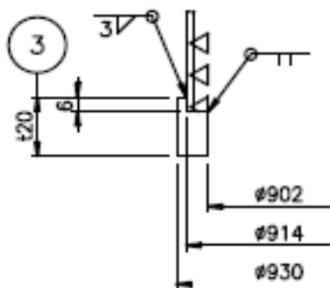

Type : Internal Circumferential Screen(Inside to Outside Flow)

Slot size : 0.075mm, Wire width ; 1.524mm(0.06")

Material : 304SS(or 316SS)

I.C.W
(Internal Circumferential Wire)