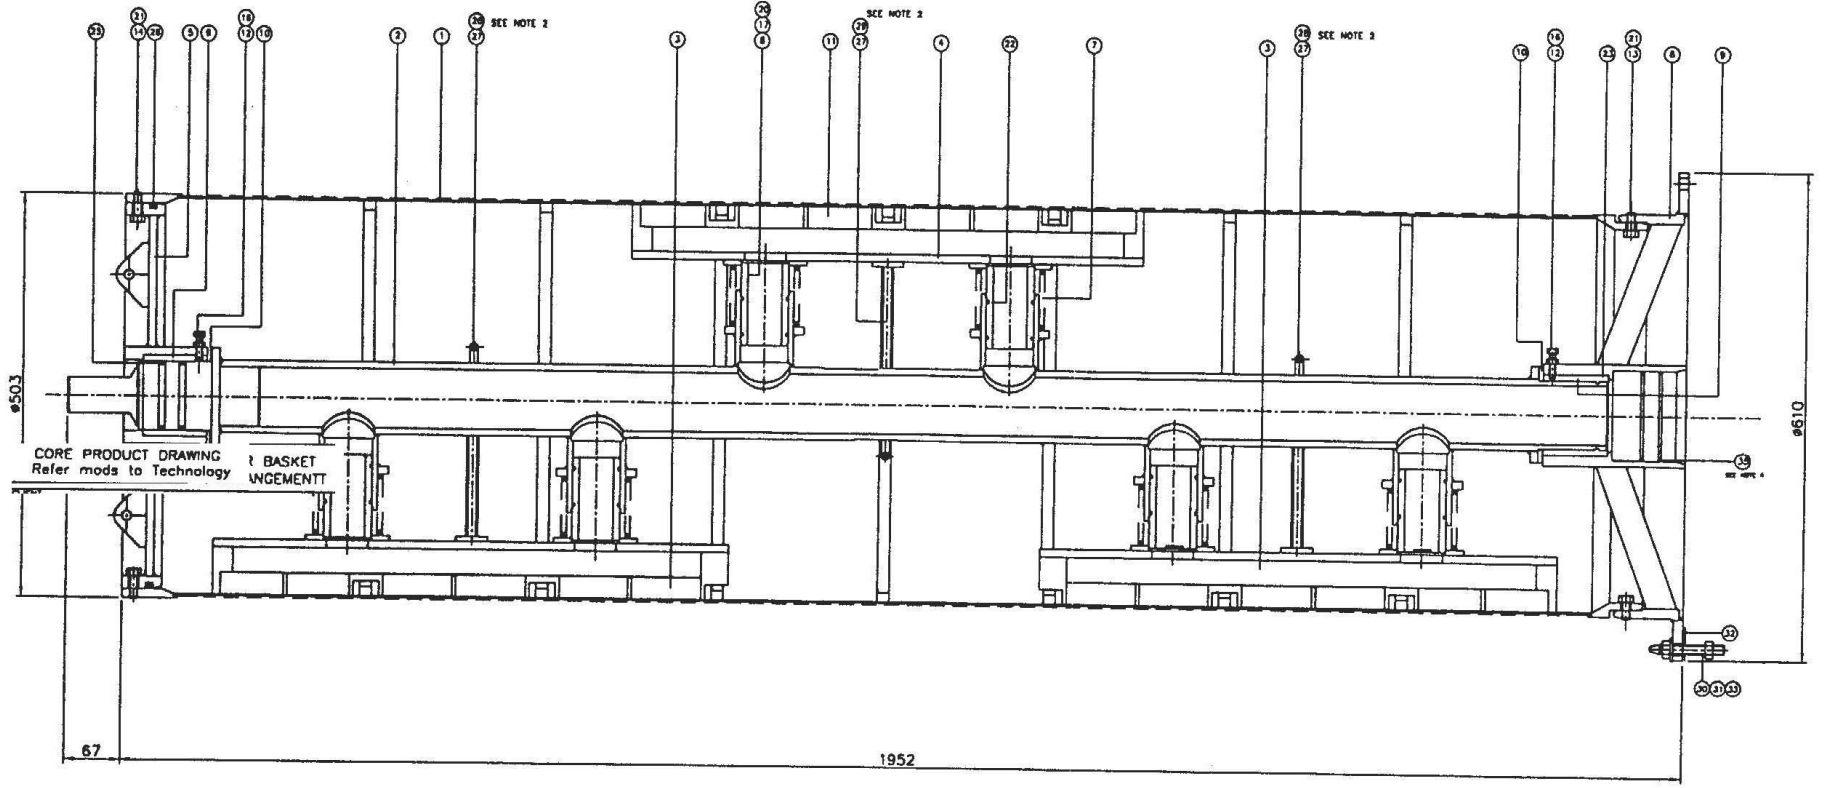

4000 SQINS COARSE FILTER BASKET
WEDGE WIRE SECTIONAL ARRANGEMENT

1952

WEDGE WIRE SECTIONAL ARRANGEMENT
1. SEE NOTE 2
2. SEE NOTE 2
3. SEE NOTE 2